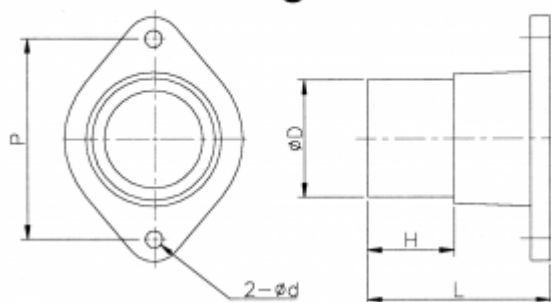

Data Sheet

Article number: 275914293552

Description: Inlet/outlet for hose pipe 3-OD-55-2
KB-3..

Measures

Fig. 1

Fig. 2

D = 55

d = 7

Fig. = 2

H = 52

L = 105

Model = KB-4...,KB-5...,KB-6...,KB-43...,KB-63...,KB-64...

P = 67