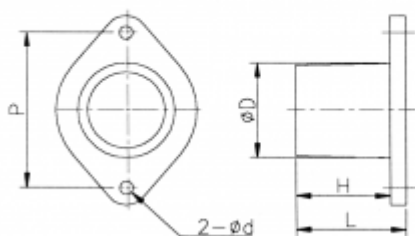

Data Sheet

Article number: 275914293552

Description: Inlet/outlet for hose pipe 3-OD-55-2
KB-3..

Measures

Fig. 1

Fig. 2

D = 55

d = 7

Fig. = 2

H = 52

L = 105

Model = KB-4...,KB-5...,KB-6...,KB-43...,KB-63...,KB-64...

P = 67